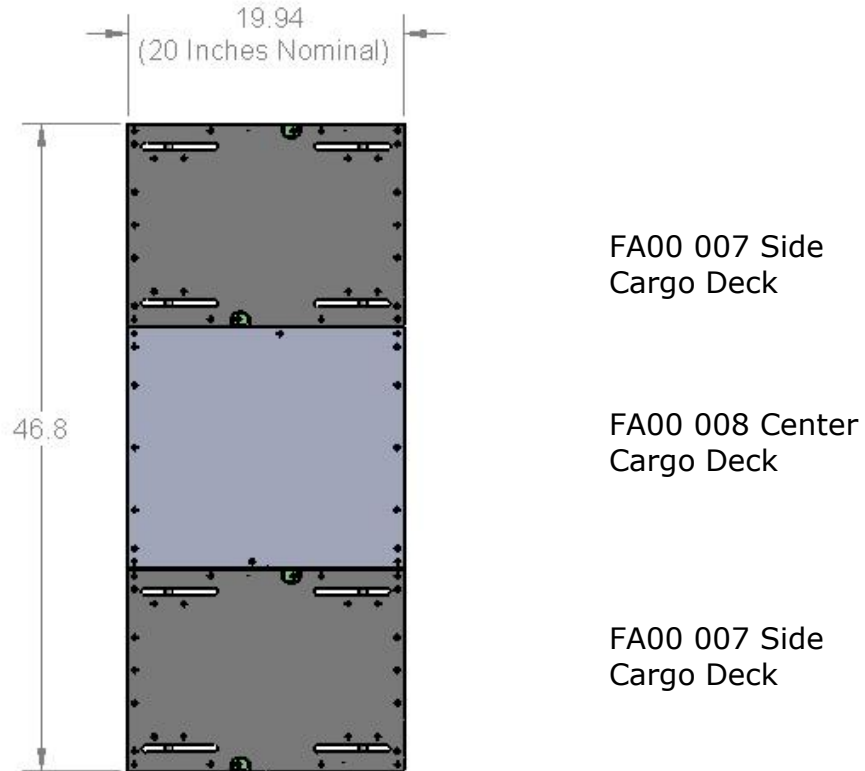

## Aerospace Resources Cargo Kit Number K004 20 inch cargo deck set

Cargo Kit K004 is comprised of the following assemblies:

- Two FA00 007 – 20 inch Side Cargo Decks
- One FA00 008 – 20 inch Center Cargo Deck

The three decks in Kit K004 are rated to carry 300 pounds of freight.  
The three decks in Kit K004 weighs about 39 pounds.

FA00 007 Side Cargo Deck  
20 inch Side Cargo Deck

FA00 008 Center Cargo Deck  
20 inch Center Cargo Deck

FA00 007 Side Cargo Deck  
20inch Side Cargo Deck

**Kit K004 components**