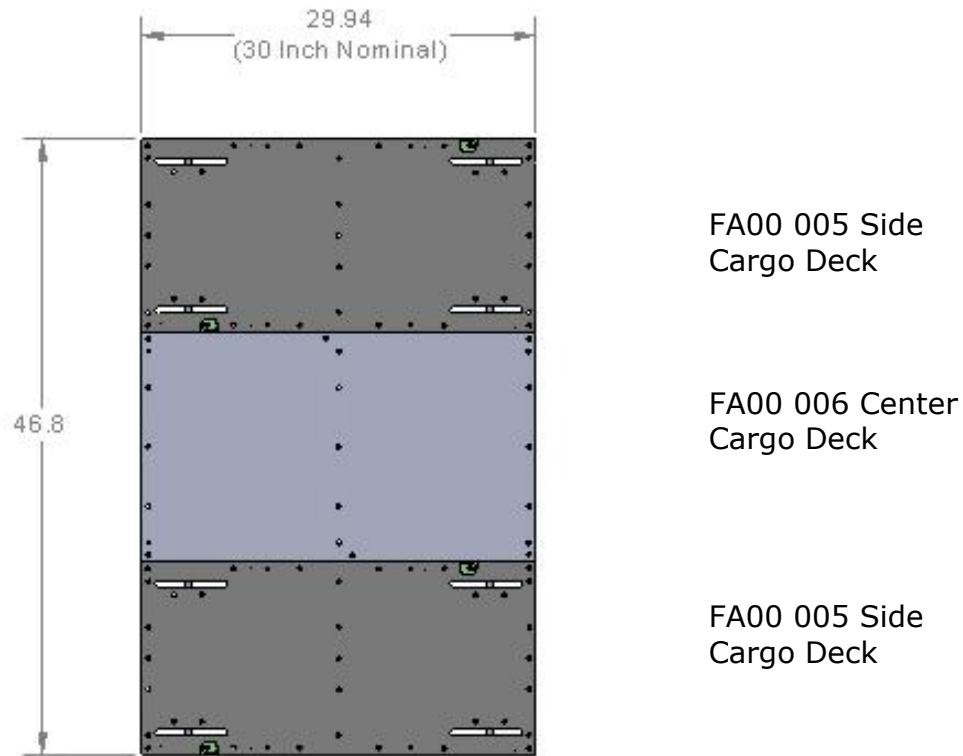

## Aerospace Resources Cargo Kit Number K003 30 inch cargo deck set

Cargo Kit K003 is comprised of the following assemblies:

- Two FA00 005 – 30 inch Side Cargo Decks
- One FA00 006 – 30 inch Center Cargo Deck

The three decks in Kit K003 are rated to carry 400 pounds of freight.  
The three decks in Kit K003 weighs about 48 pounds.

FA00 005 Side Cargo Deck  
30 inch Side Cargo Deck

FA00 006 Center Cargo Deck  
30 inch Center Cargo Deck

FA00 005 Side Cargo Deck  
30inch Side Cargo Deck

**Kit K003 components**