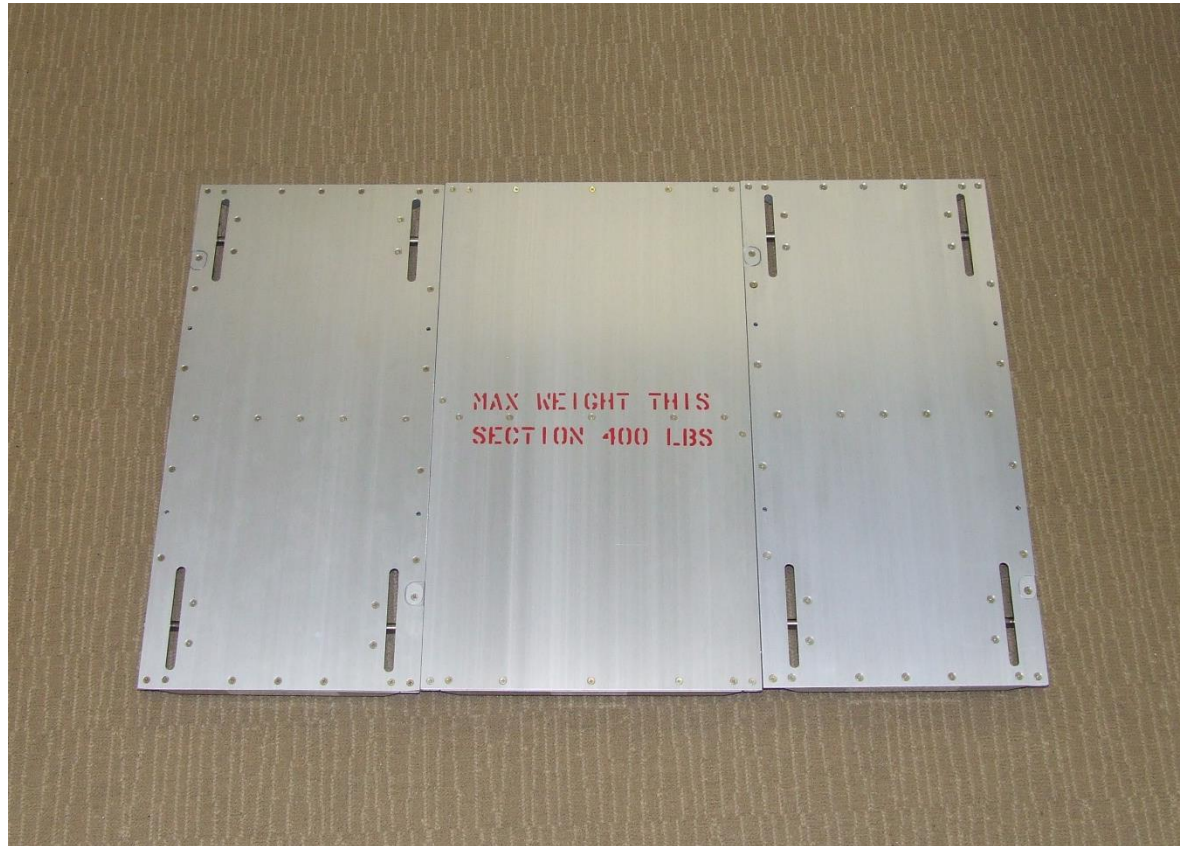

## Aerospace Resources Cargo Kit Number K003 30 inch cargo deck set

Cargo Kit K003 is comprised of the following assemblies:

- Two FA00 005 – 30 inch Side Cargo Decks
- One FA00 006 – 30 inch Center Cargo Deck

The three decks in Kit K003 are rated to carry 400 pounds of freight.  
The three decks in Kit K003 weighs about 48 pounds.

FA00 005 Side Cargo Deck  
30 inch Side Cargo Deck

FA00 006 Center Cargo Deck  
30 inch Center Cargo Deck

FA00 005 Side Cargo Deck  
30inch Side Cargo Deck

**Kit K003 components**