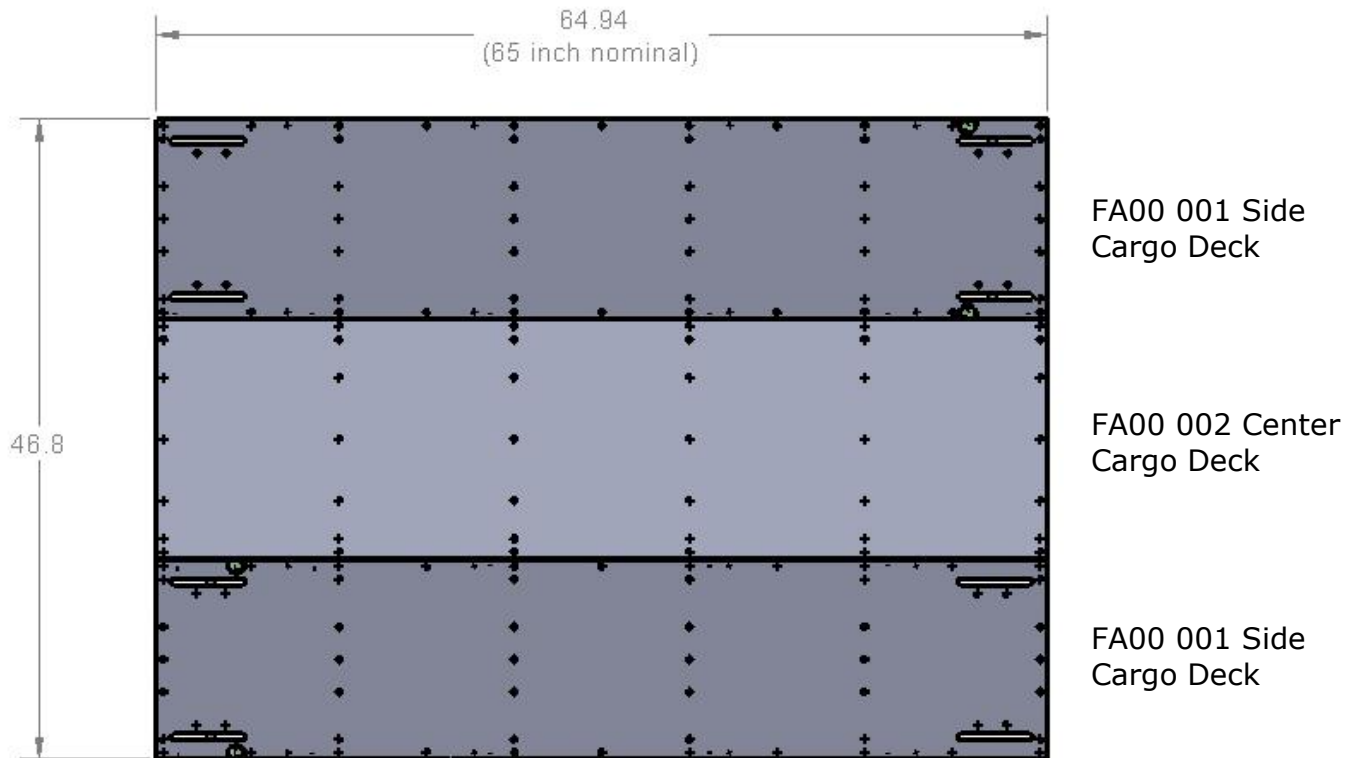

Aerospace Resources Cargo Kit Number K002 65 inch cargo deck set

Cargo Kit K002 is comprised of the following assemblies:

- Two FA00 001 – 65 inch Side Cargo Decks
- One FA00 002 – 65 inch Center Cargo Deck

The cargo decks in Kit K002 are rated for 400 pounds in two sections for a total capacity of 800 pounds. The cargo decks in Kit K002 weighs about 62 pounds.

Kit K002 components

65 inch Side Cargo Deck

65 inch Center Cargo Deck

65 inch Side Cargo Deck