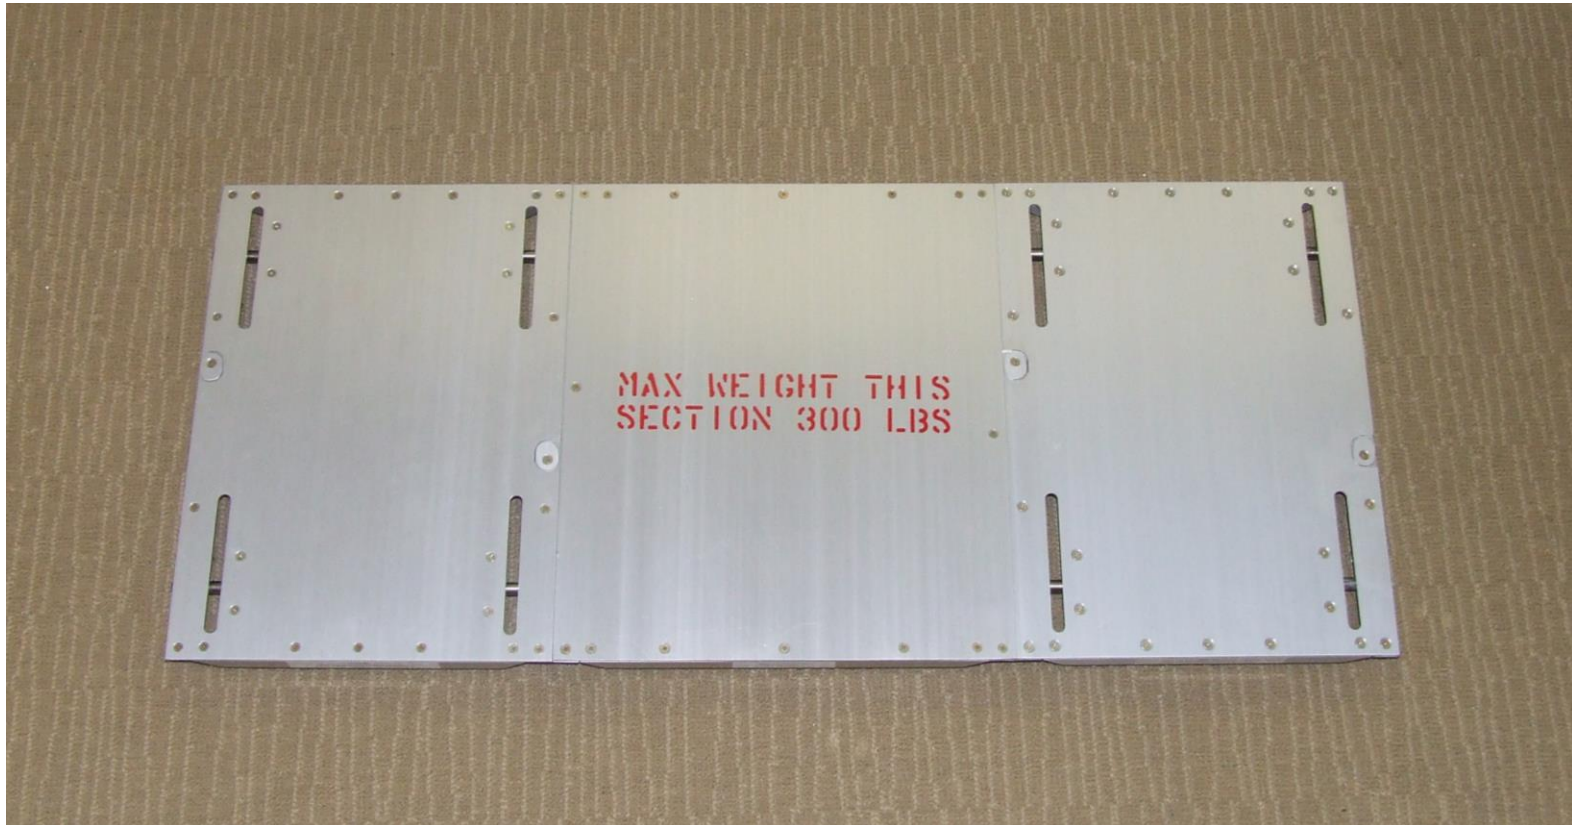

Aerospace Resources Cargo Kit Number K004 20 inch cargo deck set

Cargo Kit K004 is comprised of the following assemblies:

- Two FA00 007 – 20 inch Side Cargo Decks
- One FA00 008 – 20 inch Center Cargo Deck

The three decks in Kit K004 are rated to carry 300 pounds of freight.
The three decks in Kit K004 weigh about 39 pounds.

FA00 007 Side Cargo Deck
20 inch Side Cargo Deck

FA00 008 Center Cargo Deck
20 inch Center Cargo Deck