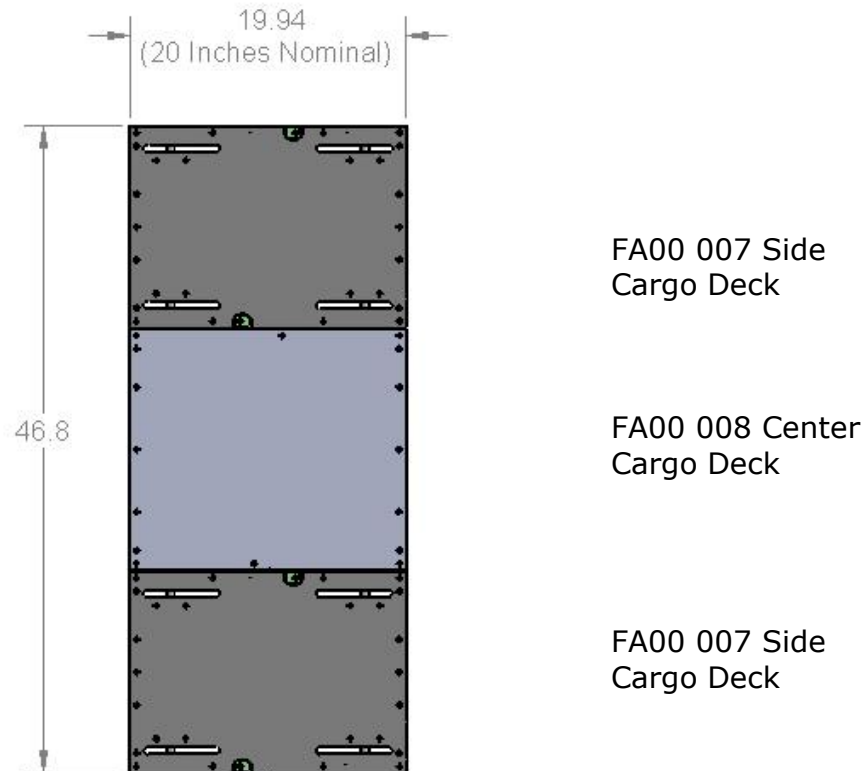

Aerospace Resources Cargo Kit Number K004 20 inch cargo deck set

Cargo Kit K004 is comprised of the following assemblies:

- Two FA00 007 – 20 inch Side Cargo Decks
- One FA00 008 – 20 inch Center Cargo Deck

The three decks in Kit K004 are rated to carry 300 pounds of freight.
The three decks in Kit K004 weigh about 39 pounds.

FA00 007 Side Cargo Deck
20 inch Side Cargo Deck

FA00 008 Center Cargo Deck
20 inch Center Cargo Deck

FA00 007 Side Cargo Deck
20inch Side Cargo Deck

Kit K004 components